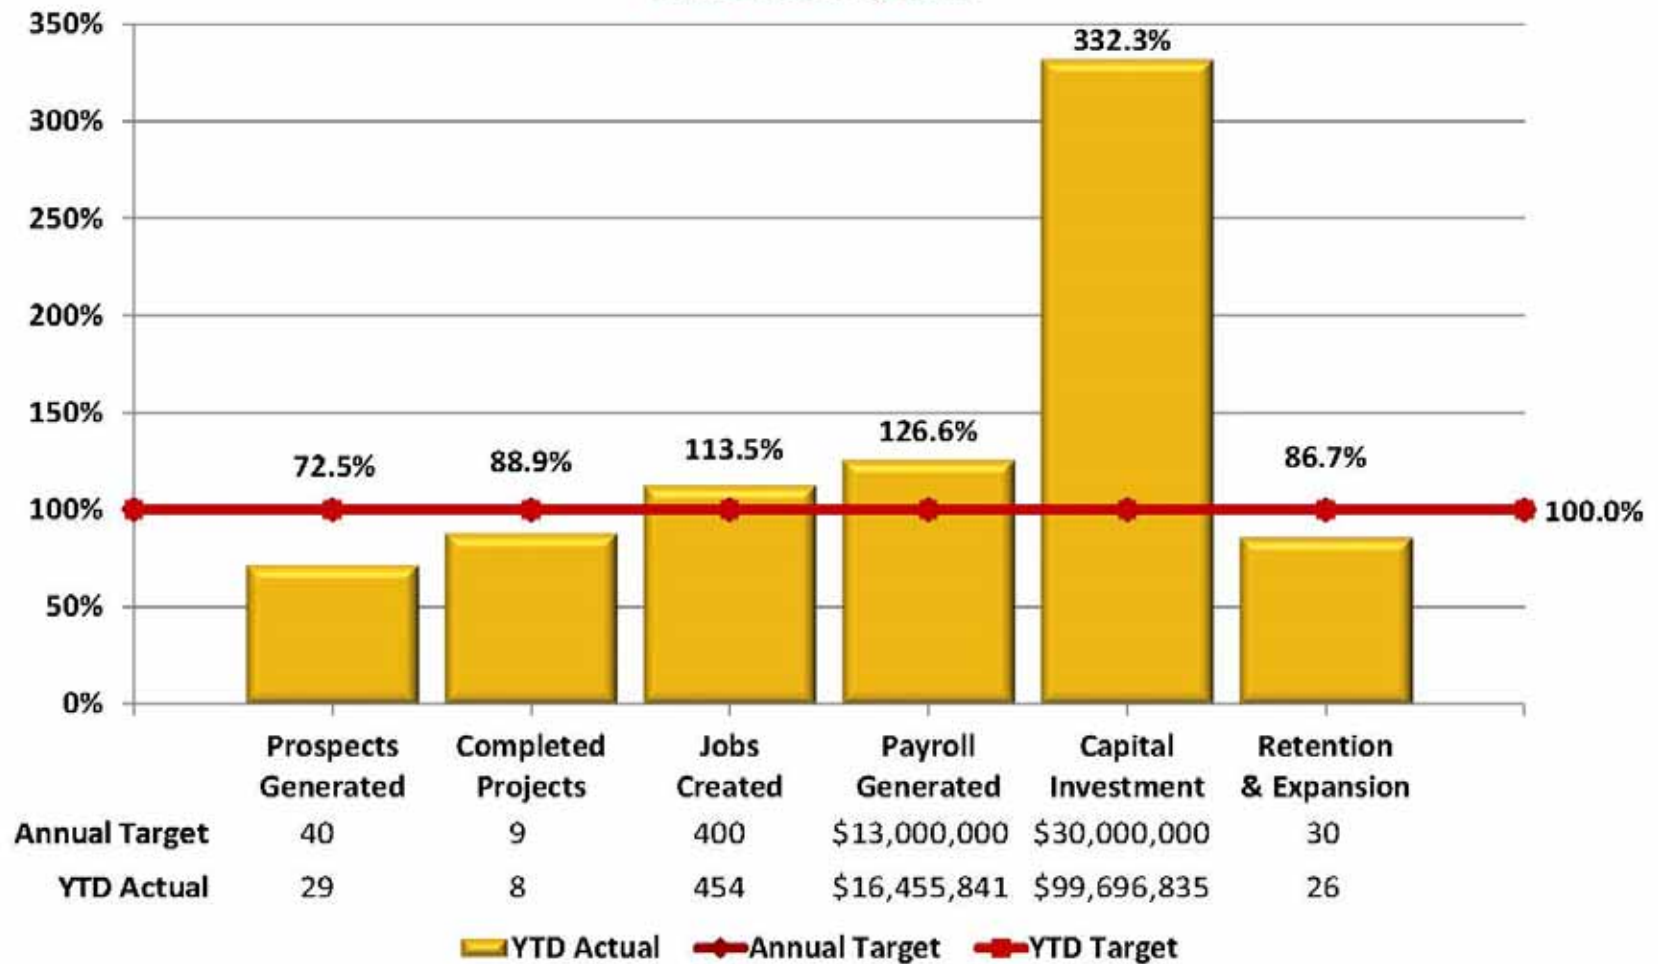

MVEDA Dashboard

FY14-15 Progress to Date vs Annual Goals

as of June 30, 2015

MVEDA's Mission: Grow the wealth of Doña Ana County through the creation of economic-based job opportunities for its residents.