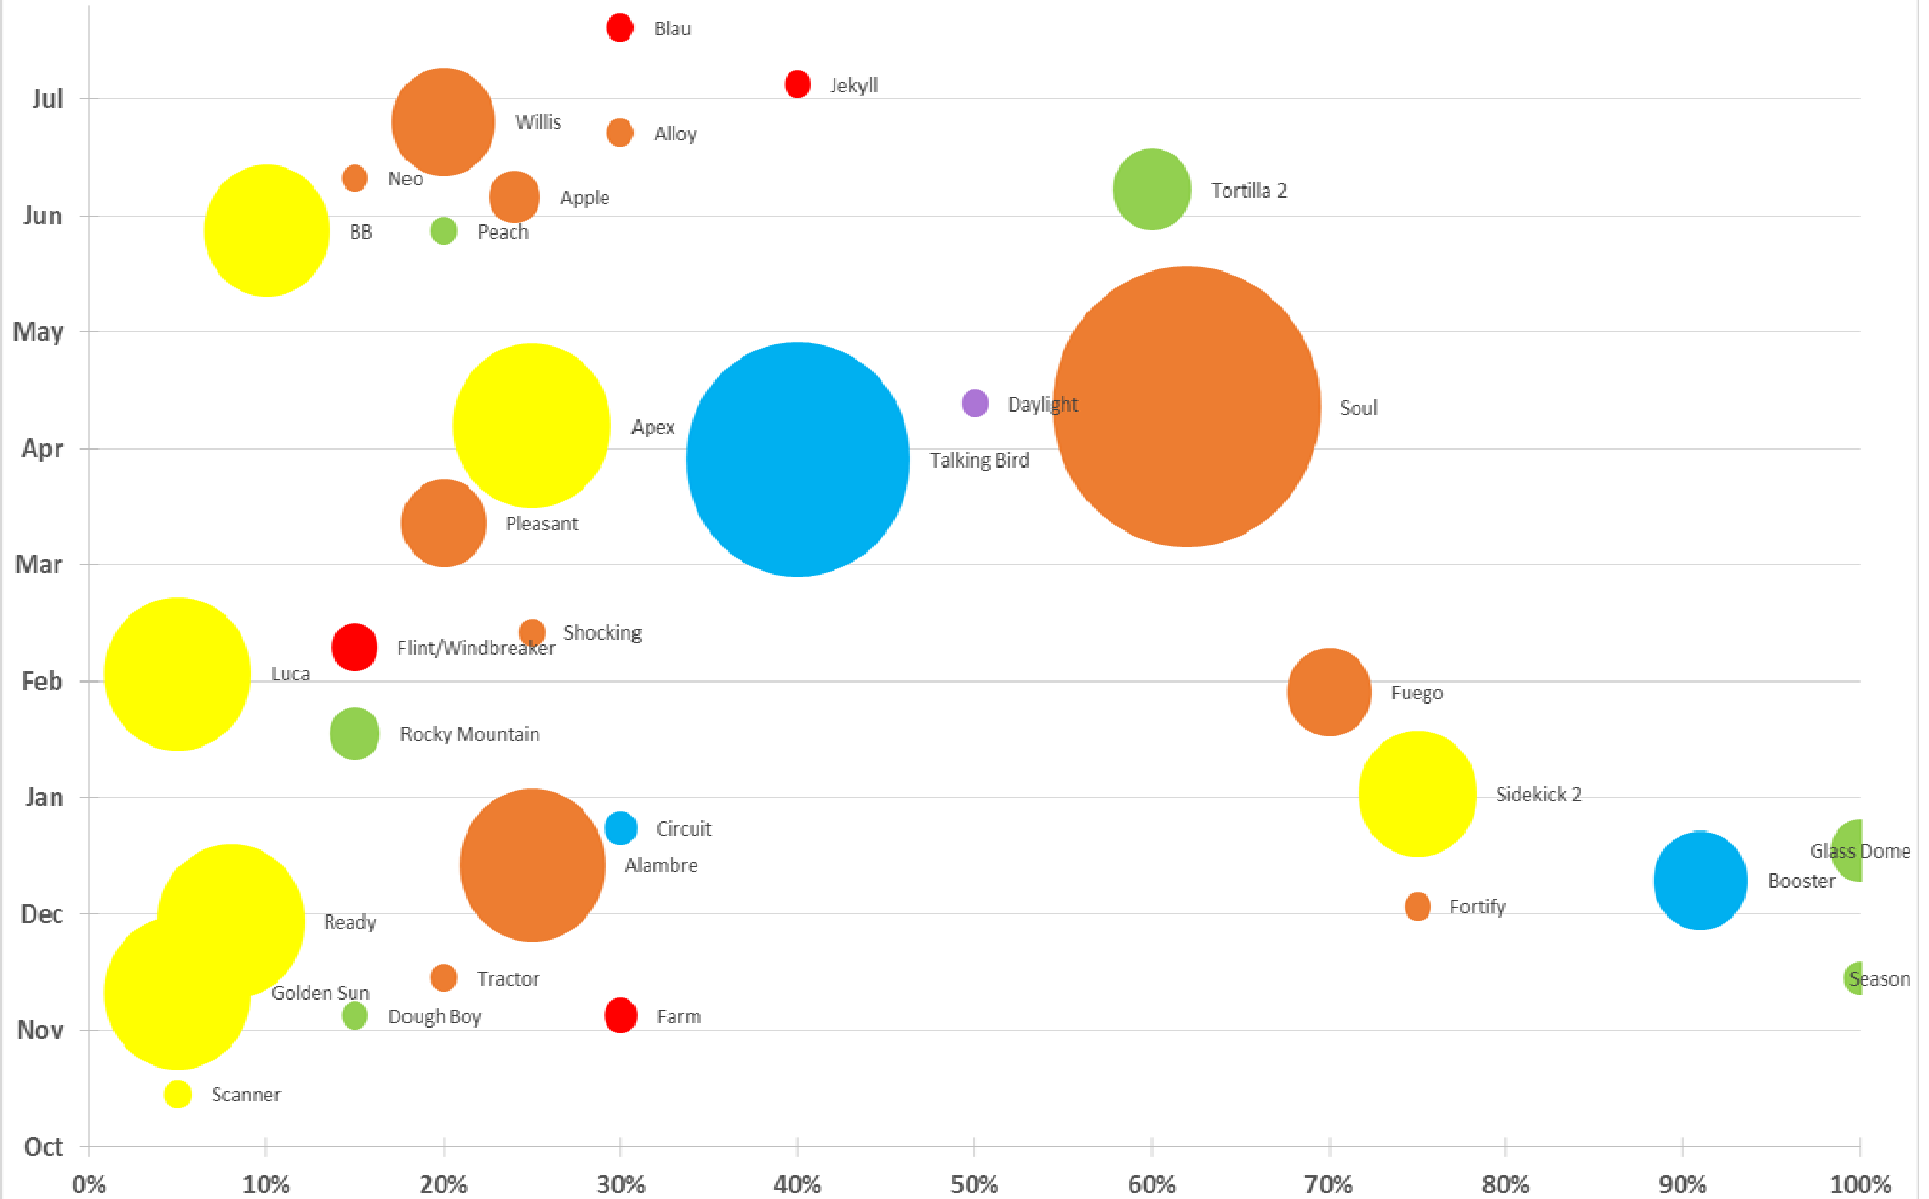

Top Prospects- Projected Probability and Timing

Manufacturing
Value Added Agriculture

Back Office & Technical Support
Logistics & Distribution

Aerospace
Renewable Energy