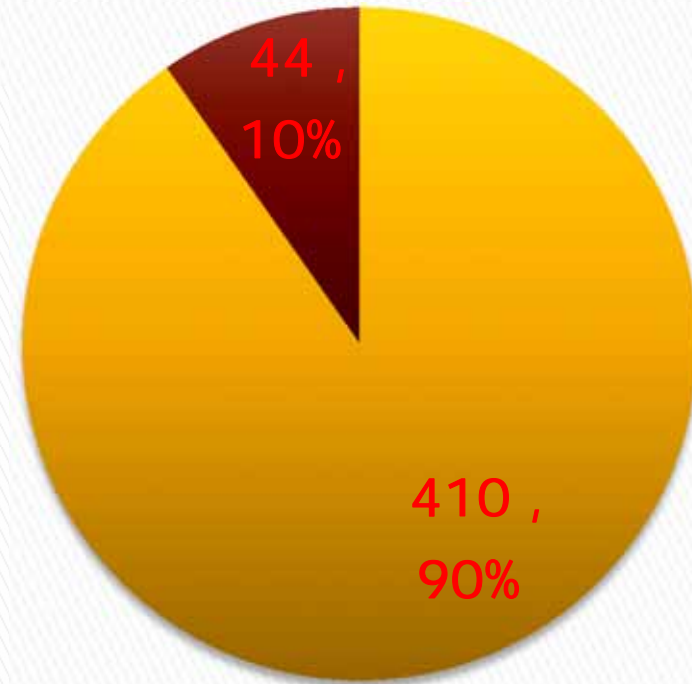

■ Las Cruces ■ Santa Teresa

FY 14-15