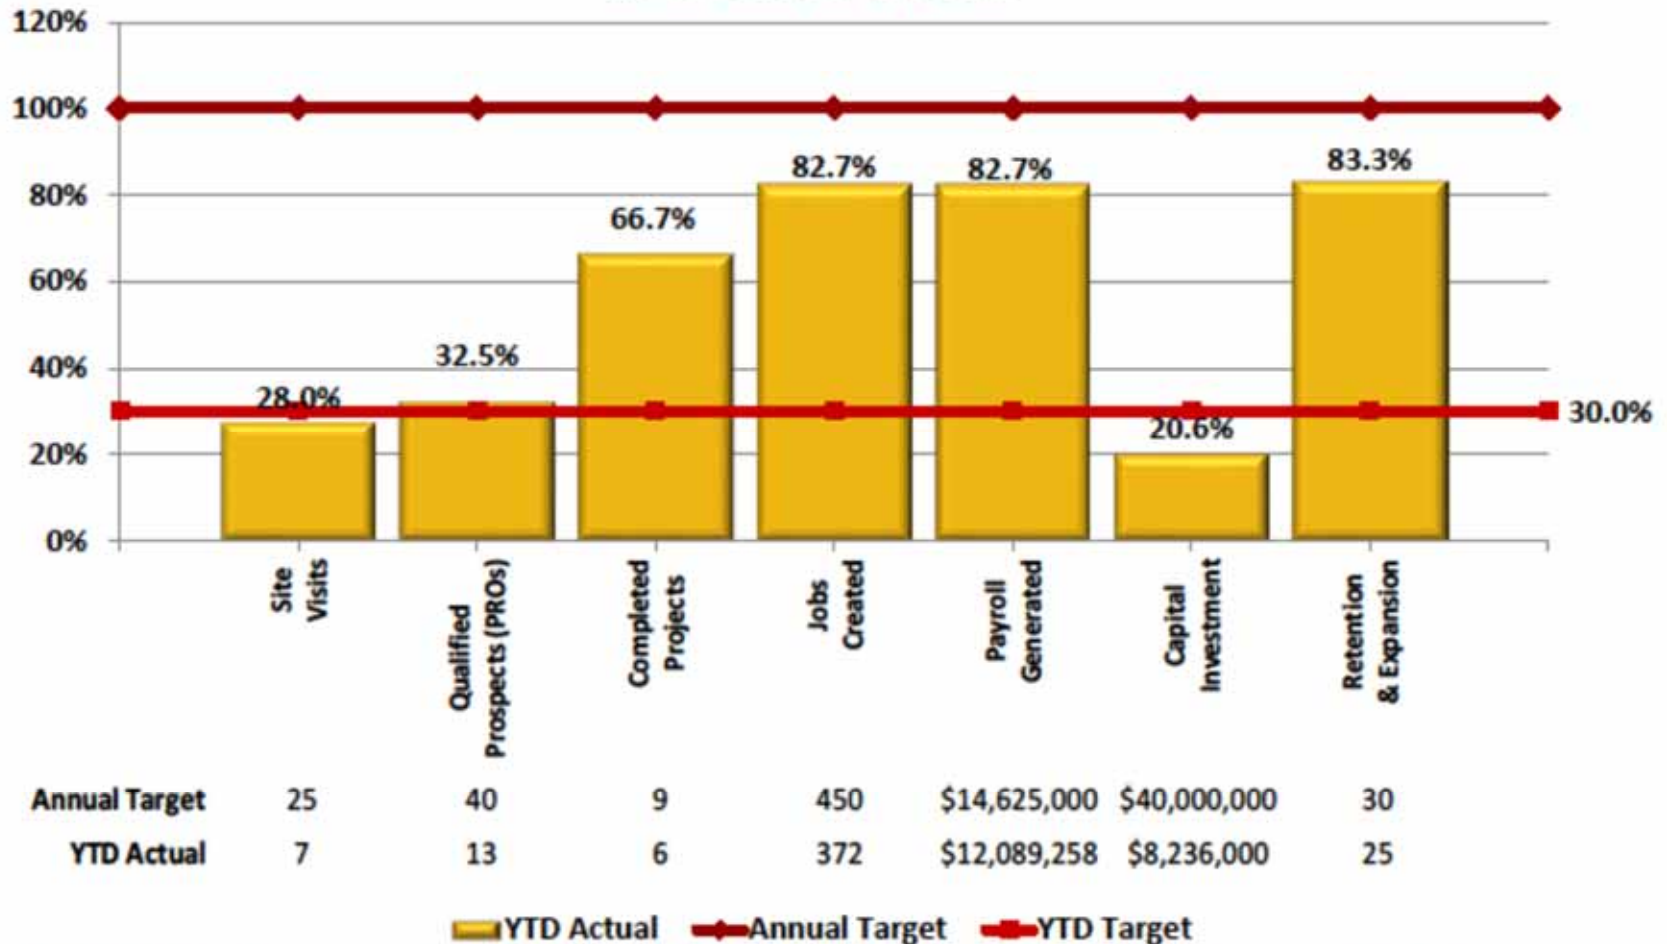

MVEDA Dashboard

FY15-16 Progress to Date vs Annual Goals
as of October 19, 2015

MVEDA's Mission: Grow the wealth of Doña Ana County through the creation of economic-based job opportunities for its residents.