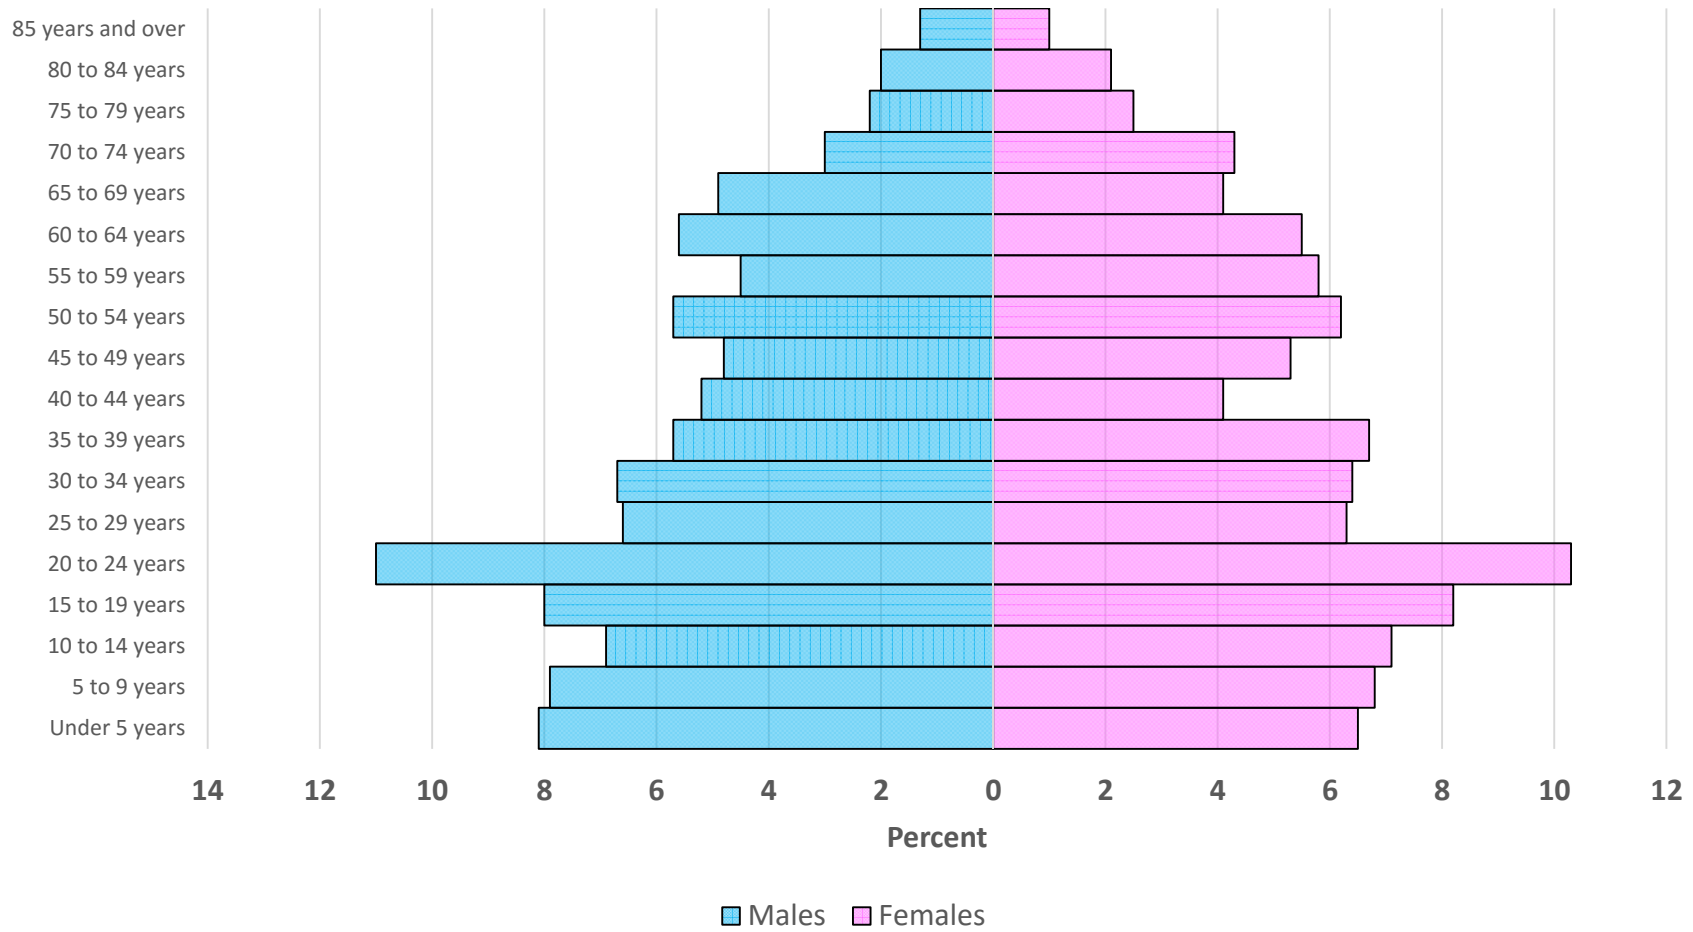

Doña Ana County Population