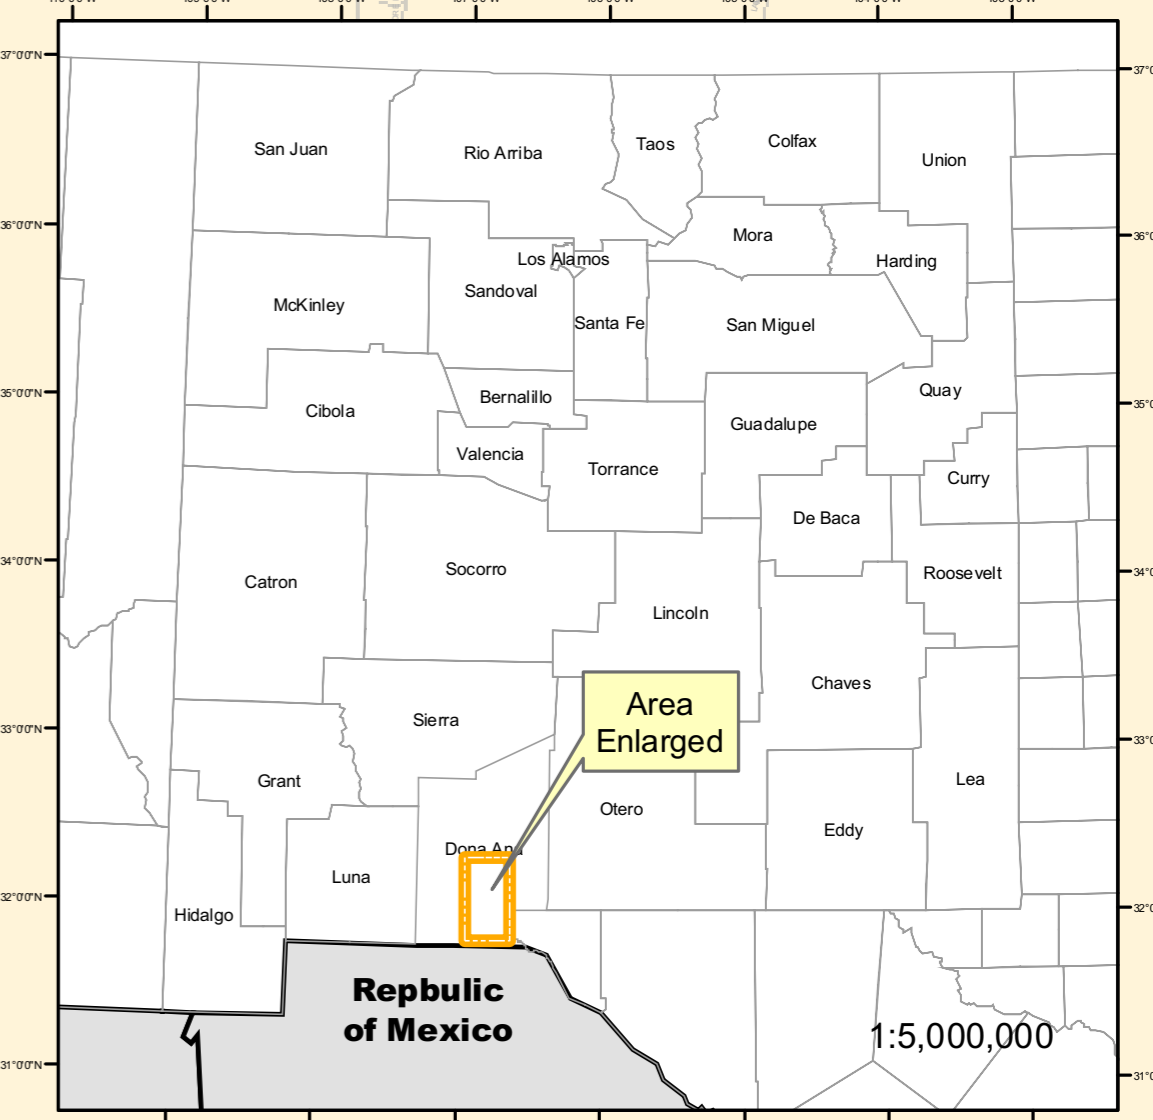

0 0.5 1 2 3 4 Miles

2/27/08

Foreign Trade Zone 197

See Las Cruces Inset

Mesilla

Legend

- FTZ 197
- Incorporated Municipality
- Doña Ana County
- Roads

Las Cruces Inset

FTZ 197

Santa Teresa Inset

See Santa Teresa Inset

Border Inset

See Border Inset