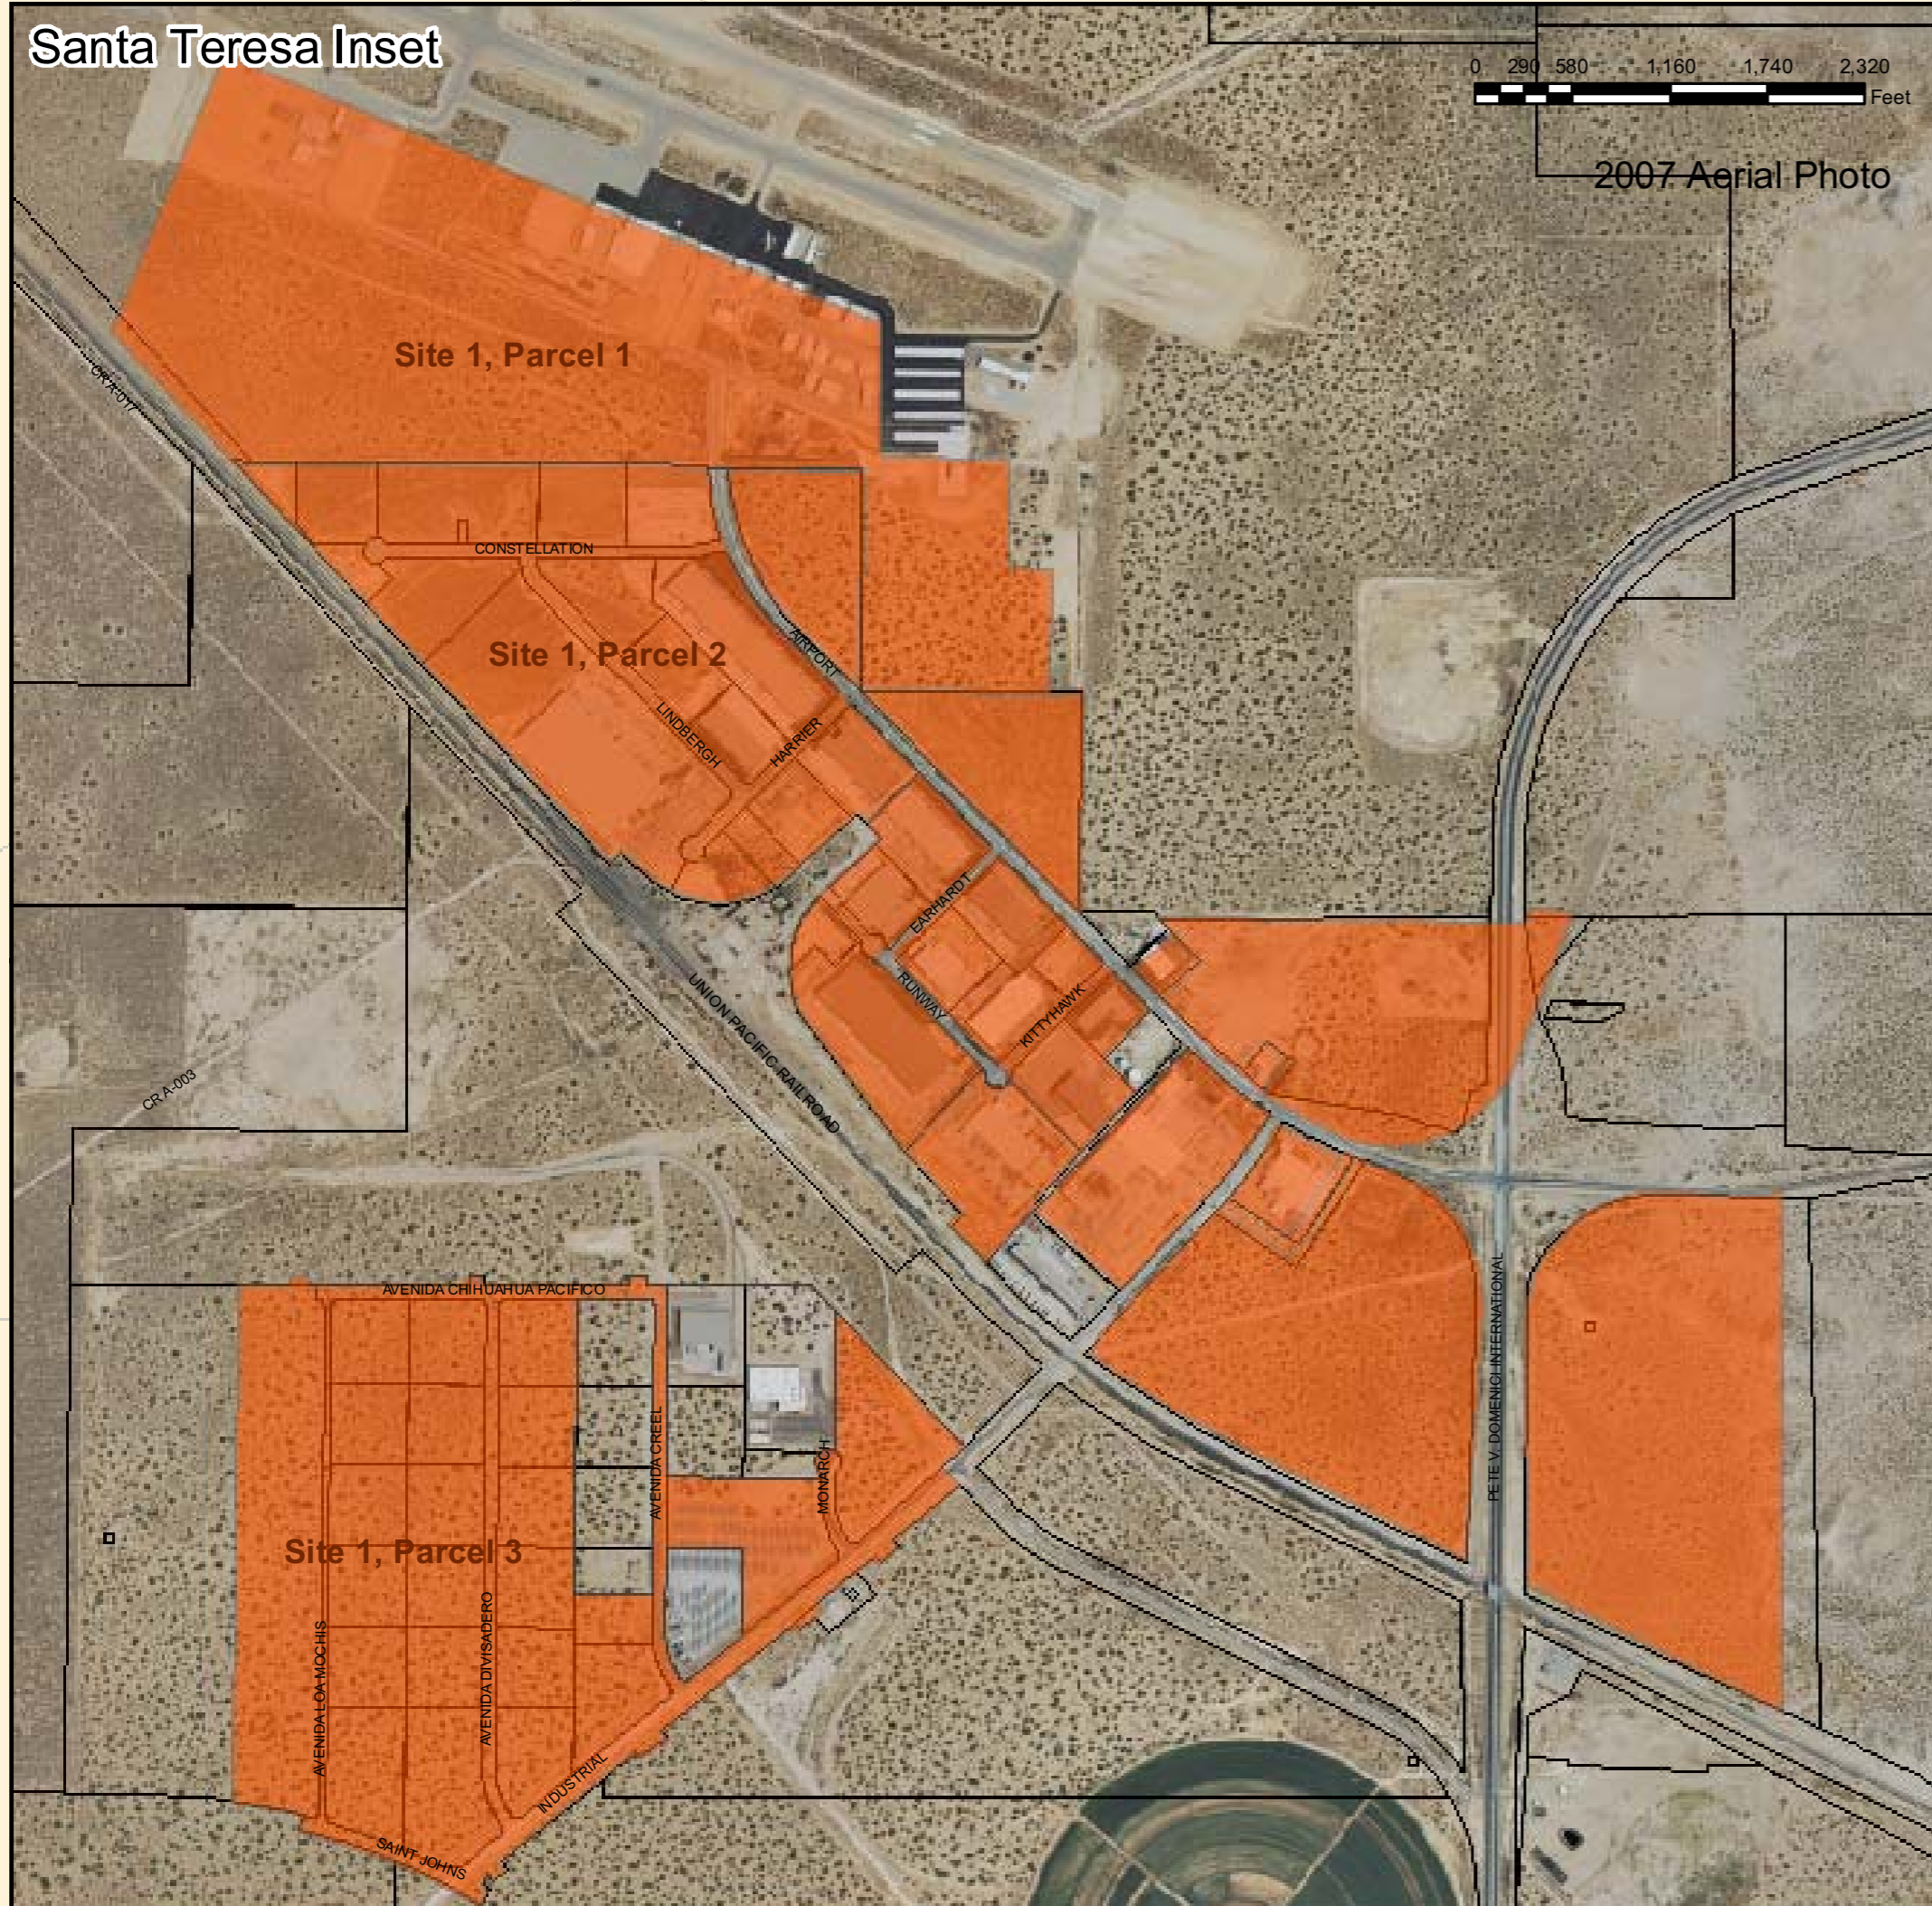

0 0.5 1 2 3 4 Miles

2/27/08

Foreign Trade Zone 197

See Las Cruces Inset

Mesilla

Legend

- FTZ 197
- Incorporated Municipality
- Doña Ana County
- Roads

Las Cruces Inset

FTZ 197

Santa Teresa Inset

See Santa Teresa Inset

Border Inset

See Border Inset